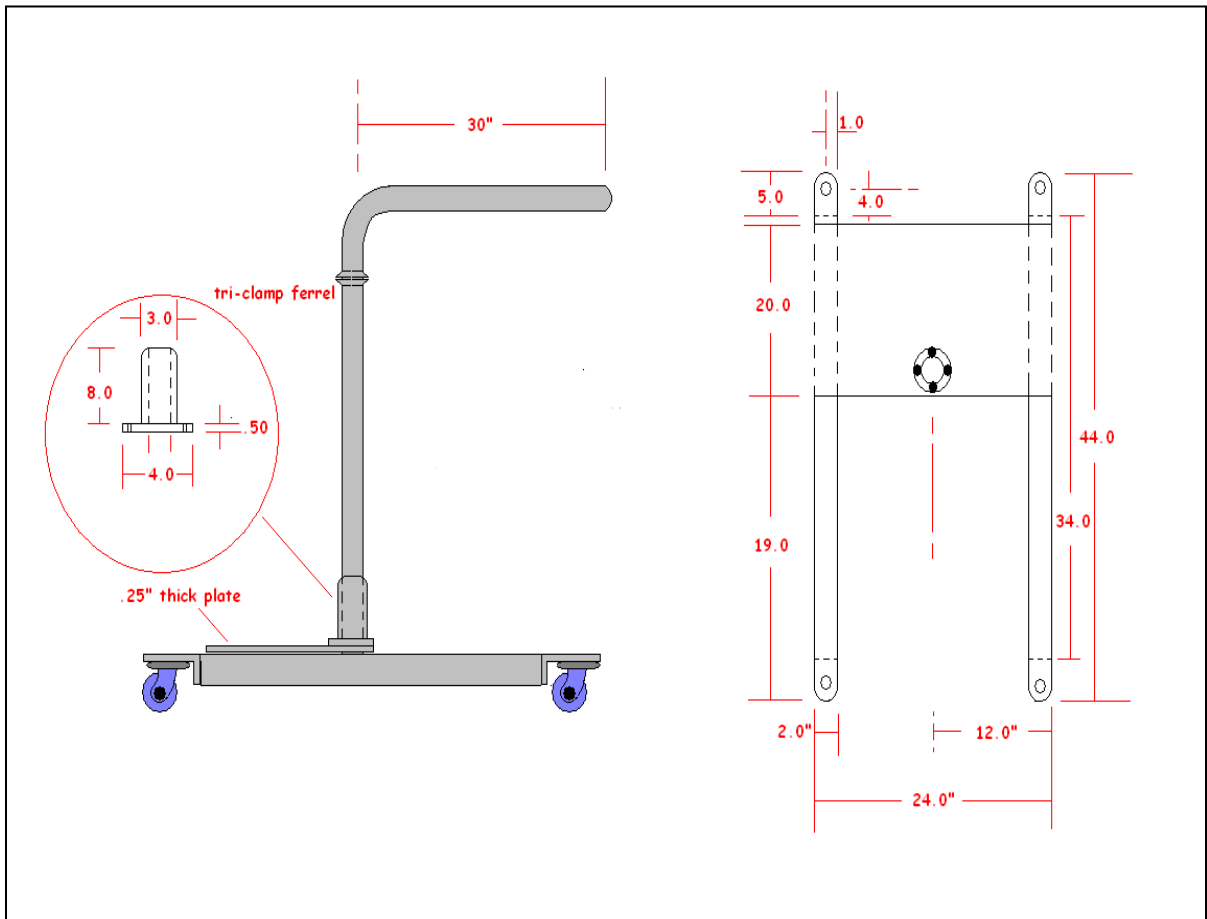

Arena A330 EZ Filler

Helping the Arena A330 Shipper perform better

The Arena **A330 EZ Filler** is an ergonomic accessory that enables the safe and easy filling of the Arena A330 Shipper™ when used with the Arena Air-Evac® and other Arena liners, allowing its use over a broad range of products.

The **A330 EZ Filler** allows a single operator to attach a fill hose to a prepositioned bag and easily move the bag and entire hose assembly into the Arena A330 Shipper™. The filler supports the weight of the bag, hose, and valve making bag loading quick, safe, and efficient. During the filling operation the hose rises, keeping it out of the way and positioning the valve for quick shut off. The hose position is also convenient for quick disconnect and repositioning of the filler.

When using the **EZ Filler** setup time is reduced increasing the potential number of totes that can be filled in a shift. The **A330 EZ Filler** is light weight and compact making it convenient to store and reposition. The frame of the **EZ Filler** is 304 stainless steel for durability and cleanliness. All product contact surfaces are easily disassembled for cleaning and repair, if necessary.

Specifications	
Frame	Stainless steel
Casters	2 inch swivel solid polypropylene wheel
Outrigger wheel base length	44 inches
Outrigger wheel base width	24 inches
Effective lift height	48 to 96 inches (adjustable)
Lift column	2 inch tubular stainless steel
Total weight	90 pounds (without hoses or pump)
Hose support	25 pounds